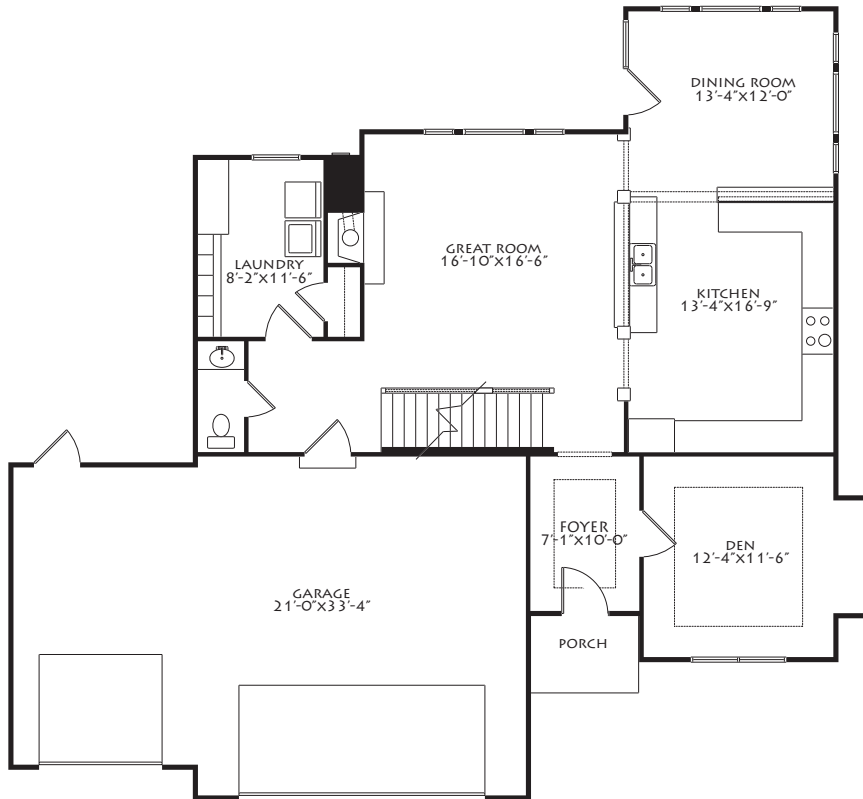

# THE HANCOCK

2901 SQFT

FIRST FLOOR  
1254 SQFT

SECOND FLOOR  
1647 SQFT