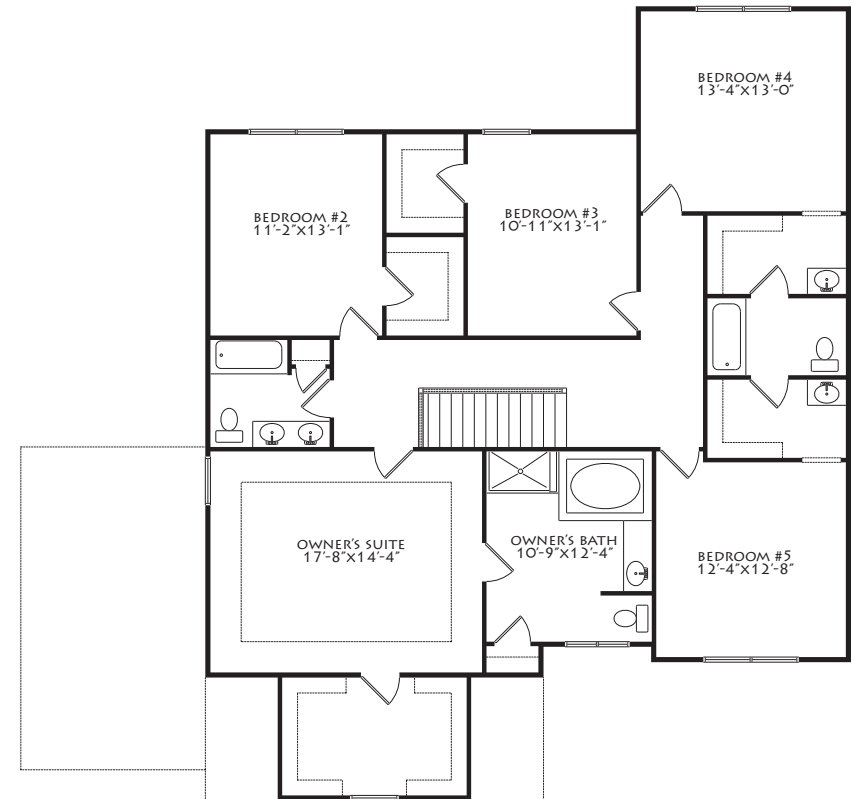

# THE HANCOCK

2901 SQFT

FIRST FLOOR  
1254 SQFT

SECOND FLOOR  
1647 SQFT